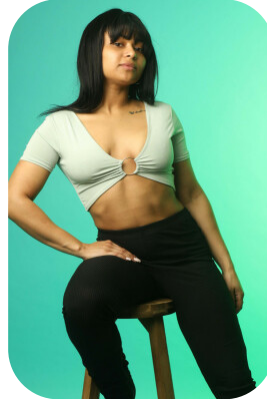

Additional Talents:

BIKE - SWIM - ROLLERBLADE - ROLLERSKATE - HORSERIDE - SKI - SNOWBOARD - ICESKATE

FOR ANY INQUIRIES PLEASE CONTACT US

0207 834 66 60 - Office

www.fusionmng.com

cast@fusionmng.com