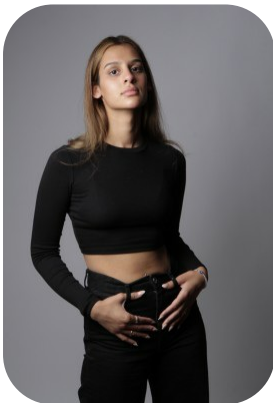

# Parneet Binning

Age: 16-20	Height: 5ft7inch	Eye Colour: Black	Accent: London
Gender:F	Weight: 57kg	Waist: 24	Bust: 34
Location: London	Shoe Size: 6	Hips: 33	
Drives: Yes	Hair Color: Blonde		

## Talents

COMMERCIAL MODELS, FITNESS MODELS, EXTRAS