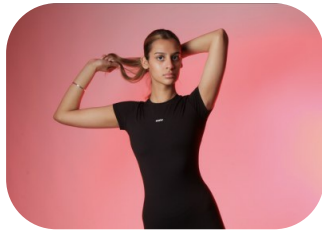

# Parneet Binning

Age: 16-20	Height: 5ft7inch	Eye Colour: Black	Accent: London
Gender:F	Weight: 57kg	Waist: 24	Bust: 34
Location: London	Shoe Size: 6	Hips: 33	
Drives: Yes	Hair Color: Blonde		

## Talents

COMMERCIAL MODELS, FITNESS MODELS, EXTRAS