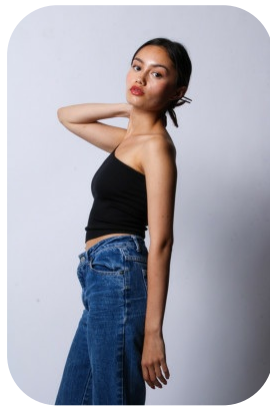

Additional Talents:

SWIM - BIKE - GYM - MARTIAL ARTS (PENCAK SILAT) -
INDONESIAN DANCE

FOR ANY INQUIRIES PLEASE CONTACT US

[Patrice Parker Profile](#)

All Rights Reserved by [Fusion Management](#) © 2018