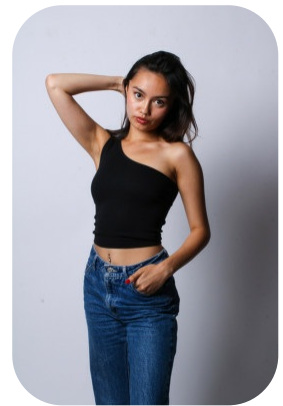

Additional Talents:

SWIM - BIKE - GYM - MARTIAL ARTS (PENCAK SILAT) -
INDONESIAN DANCE

FOR ANY INQUIRIES PLEASE CONTACT US

[Patrice Parker Profile](#)

All Rights Reserved by [Fusion Management](#) © 2018