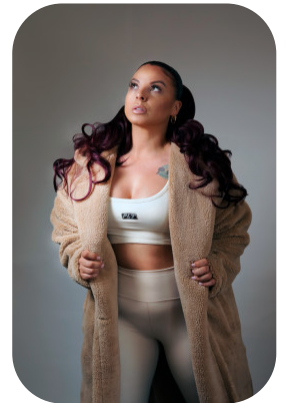

Patricia Fajardo

Videos: 1

Age: 31-40	Height: 5ft4inch	Eye Colour: Brown	Accent: London
Gender:F	Weight: 75kg	Waist: 34	Bust: 41
Location: London	Shoe Size: 6	Hips: 47	
Drives: Yes	Hair Color: Red		

Talents

COMMERCIAL MODELS, COMMERCIAL DANCERS, NEW FACES, EXTRAS, MUSICIANS

Additional Talents:

BIKE - SWIM - ROLLERSKATE

GYM FITNESS - SPIN

DANCE , FLAMENCO, LATINO - 15 + YEARS

SING - 20+ YEARS

PUBLIC SPEAKER

ENTERTAINER