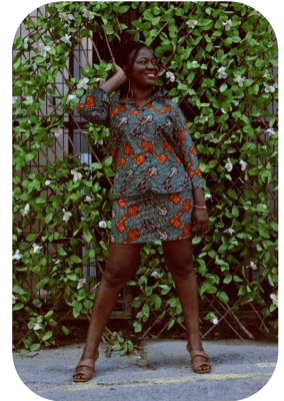

FOR ANY INQUIRIES PLEASE CONTACT US