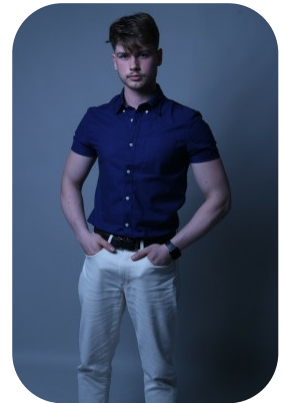

Patrick Ilies

Age: 16-20	Height: 5ft11inch	Eye Colour: Hazel	Accent: London
Gender: M	Weight: 80kg	Waist: 33	Bust: 38.2es
Location: London	Shoe Size: 7.5	Hips: 38	
Drives: Yes	Hair Color: Blonde		

Talents
COMMERCIAL MODELS, EXTRAS

Additional Talents:

GYM FITNESS - FOOTBALL - PIANO (8 Years) - BIKE - SWIM - ART

FOR ANY INQUIRIES PLEASE CONTACT US

0207 834 66 60 - Office

www.fusionmng.com

cast@fusionmng.com