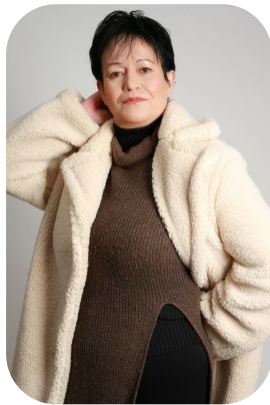

Patty Moon

Age: 51-60	Height: 5ft6inch	Eye Colour: Brown	Accent: London
Gender:F	Shoe Size: 6	Waist: 27	Bust: 34F
Location: London	Hair Color: Black	Hips: 37	

Talents
MATURE MODELS, EXTRAS

Additional Talents:
BIKE - SWIM - SKI - HORSERIDE - GYM FITNESS