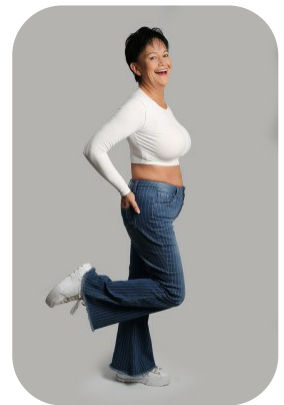

Patty Moon

Age: 51-60	Height: 5ft6inch	Eye Colour: Brown	Accent: London
Gender:F	Shoe Size: 6	Waist: 27	Bust: 34F
Location: London	Hair Color: Black	Hips: 37	

Talents
MATURE MODELS, EXTRAS

Additional Talents:
BIKE - SWIM - SKI - HORSERIDE - GYM FITNESS