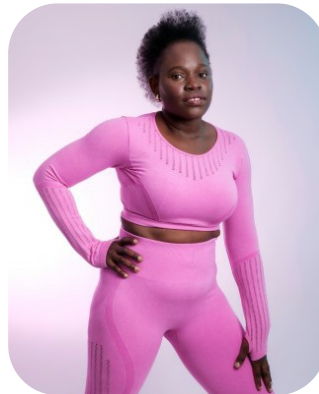

Patxandra

Age: 41-50	Height: 5ft8inch	Eye Colour: Brown	Accent: African
Gender:F	Weight: 84kg	Waist: 36.5	Bust: 40
Location: London	Shoe Size: 11	Hips: 44	
Drives: No	Hair Color: Brunette		

Talents

COMMERCIAL MODELS, MATURE MODELS, EXTRAS