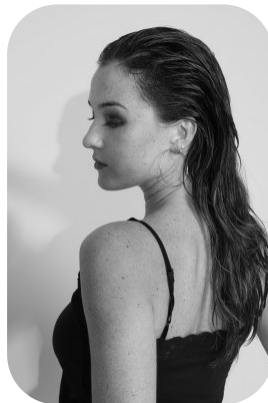

Paula Celiesiute

Age: 16-20
Gender:F
Location:
London
Drives: No

Height:
5ft6inch
Weight:
62kg
Shoe Size:
5
Hair Color:
Brunette

Eye Colour:
Blue
Waist: 28'
Bust: 35'
Hips: 35'

Accent:
East Euro

Talents
COMMERCIAL MODELS