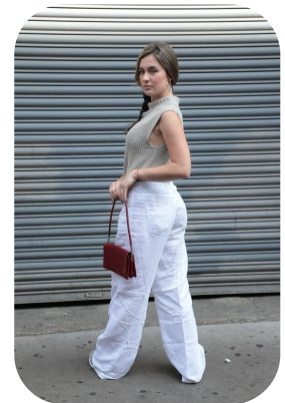

Paula Celiesiute

Age: 16-20
Gender:F
Location:
London
Drives: No

Height:
5ft6inch
Weight:
62kg
Shoe Size:
5
Hair Color:
Brunette

Eye Colour:
Blue
Waist: 28'
Bust: 35'
Hips: 35'

Accent:
East Euro

Talents
COMMERCIAL MODELS