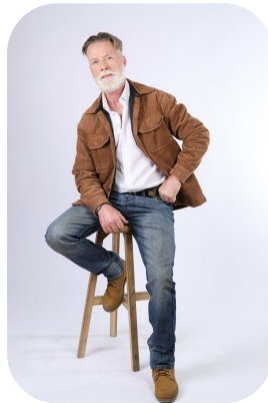

Additional Talents:
SWIM BIKE GYM