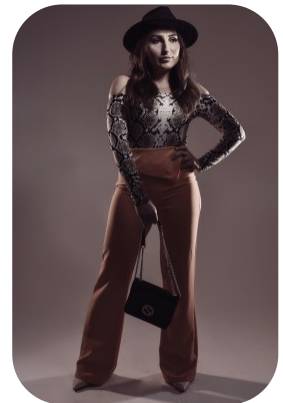

Additional Talents:

SWIM GYM BIKE YOGA PILATES

VIOLIN