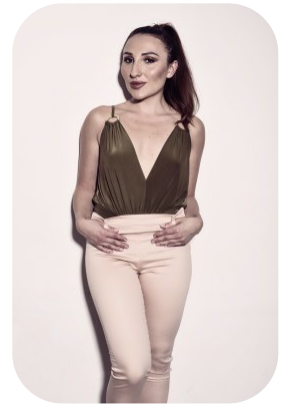

Additional Talents:

SWIM GYM BIKE YOGA PILATES

VIOLIN