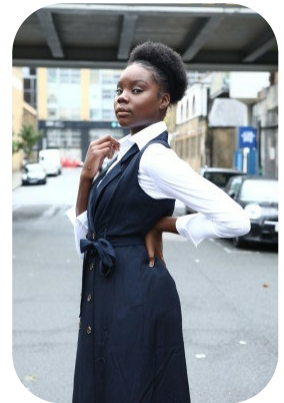

Pearl Douzoh

Age: 11-15	Height: 5ft10inch	Eye Colour: Brown	Accent: London
Gender:F	Weight: 66kg	Waist: 28	Bust: 36
Location: London	Shoe Size: 10	Hips: 38	
Drives: No	Hair Color: Black		

Talents
TEEN MODELS, EXTRAS