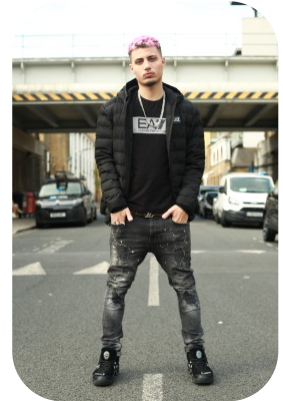

Pedro Sisquini

Credits: 1

Age: 21-24	Height: 5ft11inch	Eye Colour: Blue	Accent: Mediterranean
Gender:M	Weight: 78kg	Waist: 32	
Location: London	Shoe Size: 8.5	Bust: 38	
Drives: No	Hair Color: Black	Hips: 40	

Talents
COMMERCIAL MODELS, EXTRAS

Additional Talents:
SWIM BIKE FOOTBALL
SING

Credits:

Years of Production	Production Name	Role
2023	Candy Crush Saga	Player

FOR ANY INQUIRIES PLEASE CONTACT US

0207 834 66 60 - Office