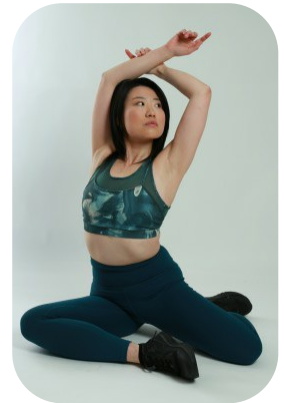

East Asian

Location:

Weight:

Waist: 28.5"

London

56kg

Bust: 34"

Drives: No

Shoe Size:

Hips: 35.5"

5.5

Hair Color:

Black

Talents

COMMERCIAL MODELS, NEW FACES, EXTRAS

Additional Talents: