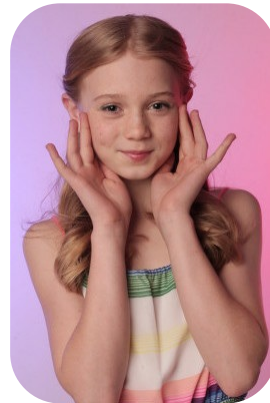

# Perdy L

Age: 6-10	Height: 4ft9inch	Eye Colour: Blue	Accent: Northern
Gender:F	Weight: 37kg	Waist: 24ch	Bust: 26ch
Location: Britain North	Shoe Size: 7	Hips: 26ch	
Drives: No	Hair Color: Blonde		

Talents  
CHILD MODELLING