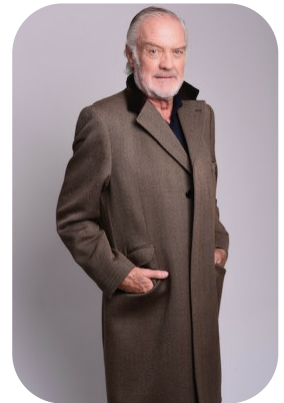

Additional Talents:
SWIM DIVE
RUGBY