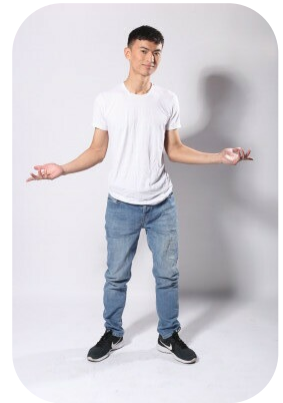

# Pheson Burathoki

Age: 25-30	Height: 5ft9inch	Eye Colour: Brown	Accent: London
Gender: M	Weight: 60kg	Waist: 30	Bust: 36
Location: London	Shoe Size: 9	Hips: 30	
Drives: No	Hair Color: Black		

Talents  
COMMERCIAL MODELS, EXTRAS