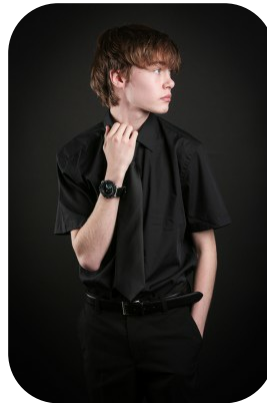

Additional Talents:

SWIM BIKE