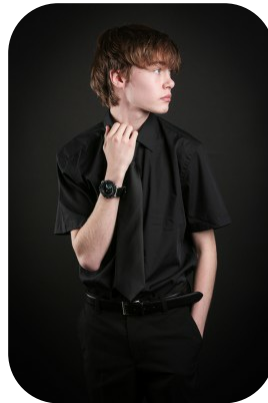

Additional Talents:
SWIM BIKE