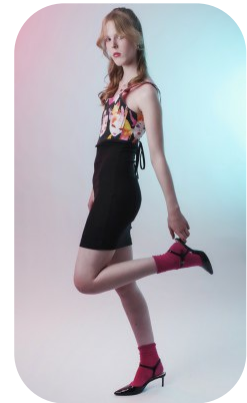

Phoebe Hynes

Age: 16-20	Height: 5ft8inch	Eye Colour: Blue	Accent: London
Gender:F	Weight: 52kg	Waist: 23"	Bust: 30"
Location: London	Shoe Size: 6	Hips: 35"	
Drives: Yes	Hair Color: Blonde		

Talents
COMMERCIAL MODELS, EXTRAS