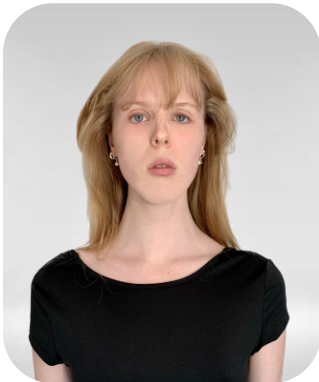

Phoebe Hynes

Age: 16-20	Height: 5ft8inch	Eye Colour: Blue	Accent: London
Gender:F	Weight: 52kg	Waist: 23"	Bust: 30"
Location: London	Shoe Size: 6	Hips: 35"	
Drives: Yes	Hair Color: Blonde		

Talents
COMMERCIAL MODELS, EXTRAS