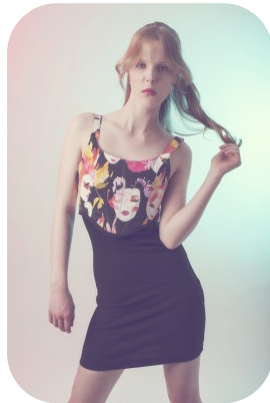

Phoebe Hynes

Age: 16-20	Height: 5ft8inch	Eye Colour: Blue	Accent: London
Gender:F	Weight: 52kg	Waist: 23"	Bust: 30"
Location: London	Shoe Size: 6	Hips: 35"	
Drives: Yes	Hair Color: Blonde		

Talents
COMMERCIAL MODELS, EXTRAS