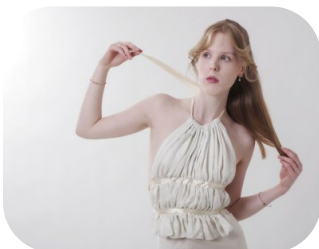

Phoebe Hynes

Age: 16-20	Height: 5ft8inch	Eye Colour: Blue	Accent: London
Gender:F	Weight: 52kg	Waist: 23"	Bust: 30"
Location: London	Shoe Size: 6	Hips: 35"	
Drives: Yes	Hair Color: Blonde		

Talents
COMMERCIAL MODELS, EXTRAS