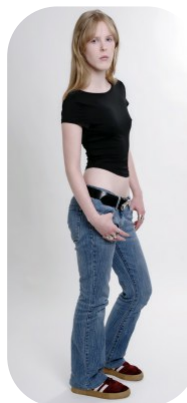

Phoebe Hynes

Age: 16-20	Height: 5ft8inch	Eye Colour: Blue	Accent: London
Gender:F	Weight: 52kg	Waist: 23"	Bust: 30"
Location: London	Shoe Size: 6	Hips: 35"	
Drives: Yes	Hair Color: Blonde		

Talents
COMMERCIAL MODELS, EXTRAS