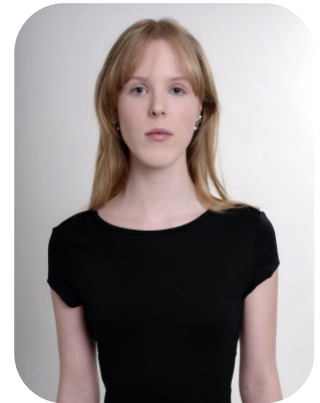

Phoebe Hynes

Age: 16-20	Height: 5ft8inch	Eye Colour: Blue	Accent: London
Gender:F	Weight: 52kg	Waist: 23"	Bust: 30"
Location: London	Shoe Size: 6	Hips: 35"	
Drives: Yes	Hair Color: Blonde		

Talents
COMMERCIAL MODELS, EXTRAS