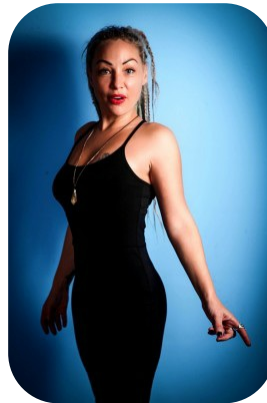

Additional Talents:

BIKE - SWIM - ROLLERBLADE - ROLLERSKATE - ICESKATE - CLIMB