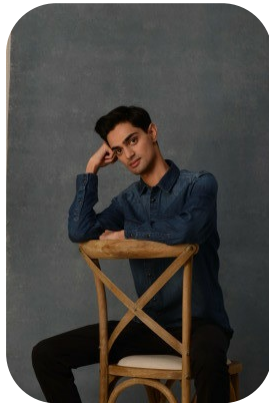

Additional Talents:
SWIM BIKE BADMINTON INDIAN CLASSICAL MUSIC

FOR ANY INQUIRIES PLEASE CONTACT US

0207 834 66 60 - Office

www.fusionmng.com
cast@fusionmng.com