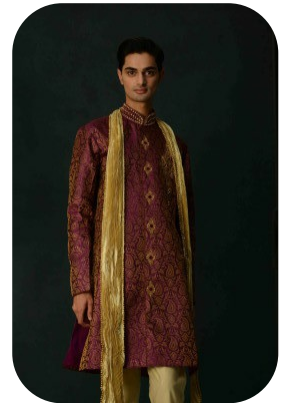

Additional Talents:
SWIM BIKE BADMINTON INDIAN CLASSICAL MUSIC

FOR ANY INQUIRIES PLEASE CONTACT US

0207 834 66 60 - Office

www.fusionmng.com
cast@fusionmng.com