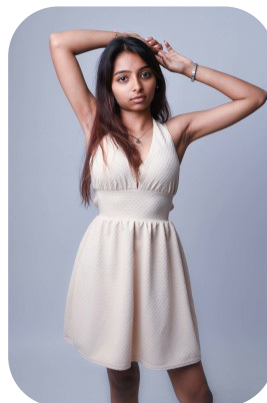

Priyal Patel

Age: 16-20	Height: 4ft10inch	Eye Colour: Brown	Accent: London
Gender:F	Weight: 38kg	Waist: 26	Bust: 32
Location: London	Shoe Size: 5	Hips: -	
Drives: Yes	Hair Color: Other/Extreme		

Talents
COMMERCIAL MODELS, EXTRAS