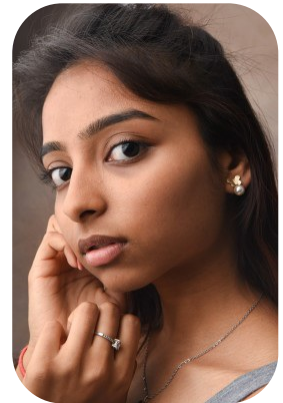

Priyal Patel

Age: 16-20	Height: 4ft10inch	Eye Colour: Brown	Accent: London
Gender:F	Weight: 38kg	Waist: 26	Bust: 32
Location: London	Shoe Size: 5	Hips: -	
Drives: Yes	Hair Color: Other/Extreme		

Talents
COMMERCIAL MODELS, EXTRAS