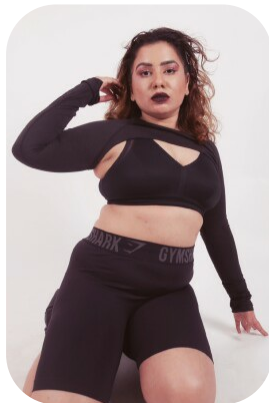

Priya Pri

Age: 31-40	Height: 5ft0inch	Eye Colour: Brown	Accent: British London
Gender:F	Weight: 65kg	Waist: 34	
Location: London	Shoe Size: 4	Bust: 34	
Drives: Yes	Hair Color: Brunette	Hips: 45	

Talents
COMMERCIAL MODELS, EXTRAS