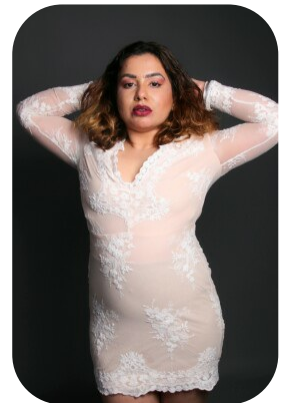

Priya Pri

Age: 31-40	Height: 5ft0inch	Eye Colour: Brown	Accent: British London
Gender:F	Weight: 65kg	Waist: 34	
Location: London	Shoe Size: 4	Bust: 34	
Drives: Yes	Hair Color: Brunette	Hips: 45	

Talents
COMMERCIAL MODELS, EXTRAS