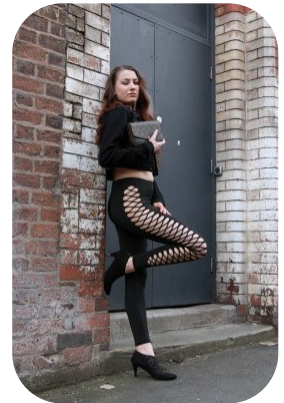

Rachael Paling

Age: 21-24	Height: 5ft9inch	Eye Colour: Hazel	Accent: Northern
Gender:F	Weight: 62kg	Waist: 31	Bust: 34
Location: Britain North	Shoe Size: 7	Hips: 34	
Drives: No	Hair Color: Brunette		

Talents
COMMERCIAL MODELS, EXTRAS