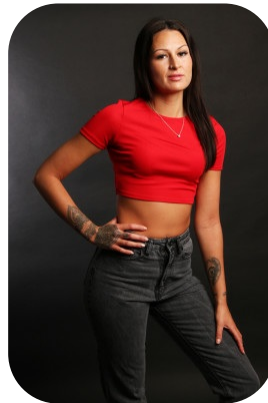

Additional Talents:
GYM FITNESS -WEIGHT TRAINING