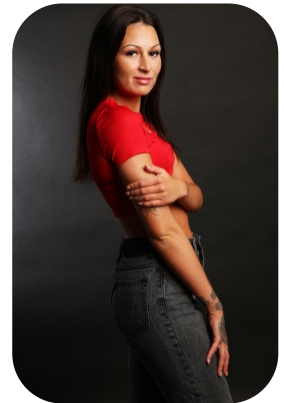

Additional Talents:
GYM FITNESS -WEIGHT TRAINING