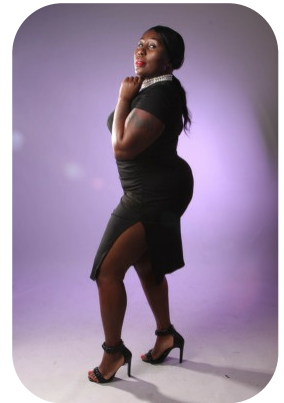

Rachel Adutwumwaah

Age: 31-40	Height: 5ft2inch	Eye Colour: Brown	Accent: London
Gender:F	Weight: 76kg	Waist: 37es	Bust: 35es
Location: London	Shoe Size: 5	Hips: 45es	
Drives: Yes	Hair Color: Black		

Talents

COMMERCIAL MODELS, NEW FACES, EXTRAS

Additional Talents:

GYM FITNESS - JOGGING - BIKE

FOR ANY INQUIRIES PLEASE CONTACT US

0207 834 66 60 - Office

www.fusionmng.com

cast@fusionmng.com