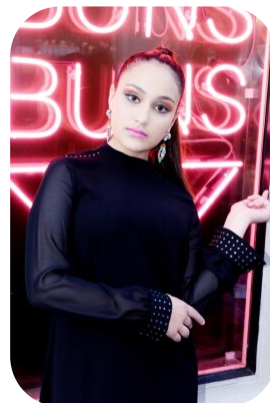

Additional Talents:
BICYCLE - SWIM - SKI - ICESKATE - CLIMBING - GYMNASTICS