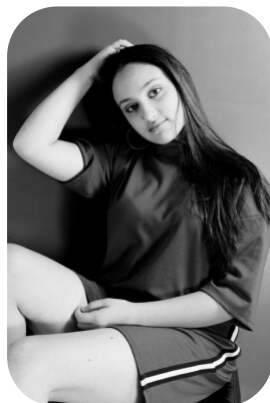

Additional Talents:
BICYCLE - SWIM - SKI - ICESKATE - CLIMBING - GYMNASTICS