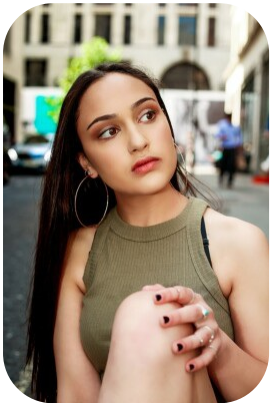

Additional Talents:
BICYCLE - SWIM - SKI - ICESKATE - CLIMBING - GYMNASTICS