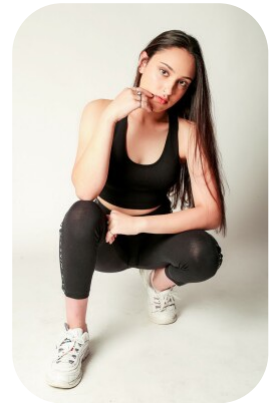

Additional Talents:
BICYCLE - SWIM - SKI - ICESKATE - CLIMBING - GYMNASTICS