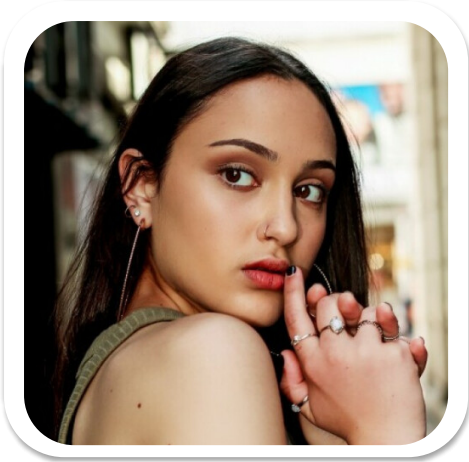

# Racheli Fleischer

Age: 16-20	Height: 5ft6inch	Eye Colour: Hazel	Accent: British
Gender: F	Weight: 53kg	Waist: 24"	London
Location: London	Shoe Size: 5.5	Bust: 33"	
Drives: No	Hair Color: Brunette	Hips: 31"	