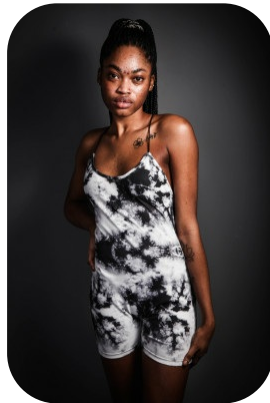

Additional Talents:
BIKE - SKI
SING (8 YEARS)