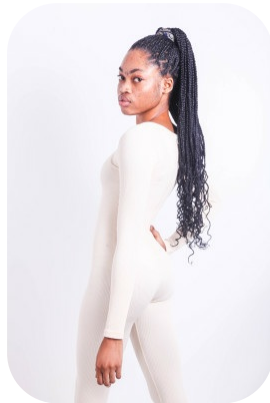

Additional Talents:
BIKE - SKI
SING (8 YEARS)