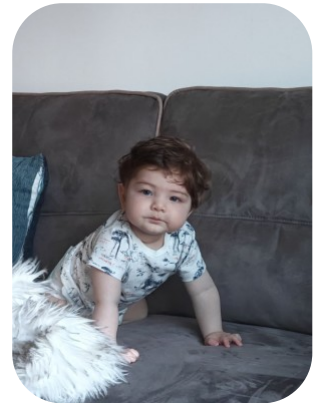

FOR ANY INQUIRIES PLEASE CONTACT US