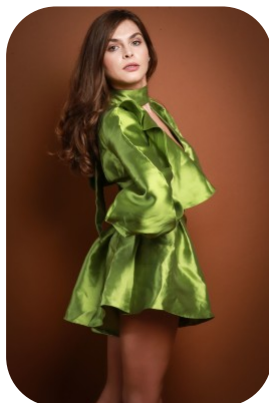

Additional Talents:
BIKE RUN BASKETBALL GOLF TENNIS