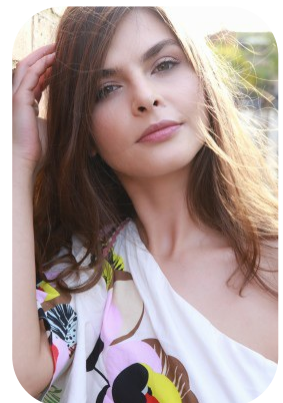

Additional Talents:
BIKE RUN BASKETBALL GOLF TENNIS