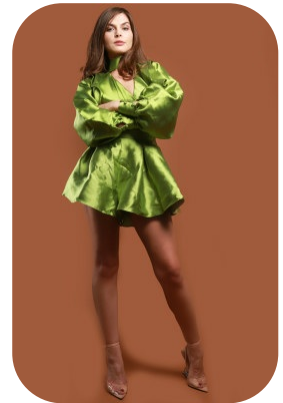

Additional Talents:
BIKE RUN BASKETBALL GOLF TENNIS