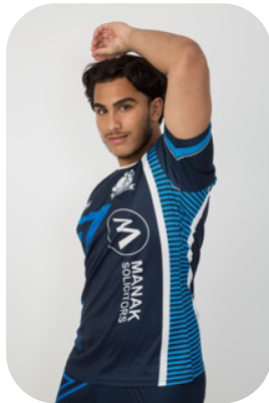

Randeep Singh

Age: 16-20	Height: 6ft0inch	Eye Colour: Brown	Accent: London
Gender:M	Weight: 84kg	Waist: 32	Bust: 40
Location: London	Shoe Size: 10	Hair Color: Black	
Drives: Yes			

Talents
COMMERCIAL MODELS