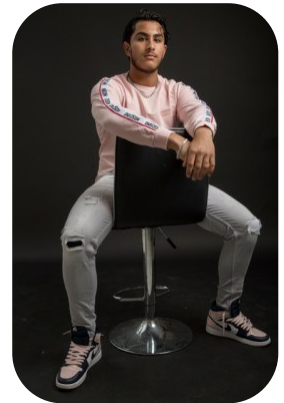

Randeep Singh

Age: 16-20	Height: 6ft0inch	Eye Colour: Brown	Accent: London
Gender:M	Weight: 84kg	Waist: 32	Bust: 40
Location: London	Shoe Size: 10	Hair Color: Black	
Drives: Yes			

Talents
COMMERCIAL MODELS