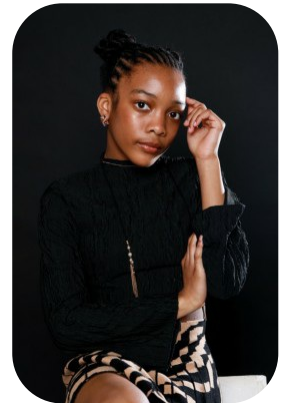

Rashane Byfield

Age: 11-15	Height: 5ft2inch	Eye Colour: Brown	Accent: London
Gender:F	Weight: 45kg	Waist: 33.5CM	
Location: London	Shoe Size: 5.5	Bust: 36.5CM	
Drives: No	Hair Color: Black		

Talents
TEEN MODELS, EXTRAS