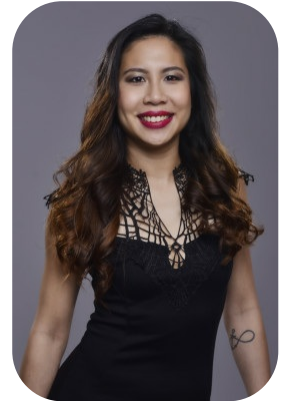

Raven C

Age: 31-40	Height: 5ft2inch	Eye Colour: Brown	Accent: East Asian
Gender:F	Weight: 53kg	Waist: 26.5	
Location: London	Shoe Size: 4	Bust: 31	
Drives: Yes	Hair Color: Brunette	Hips: 30.5	

Talents
COMMERCIAL MODELS