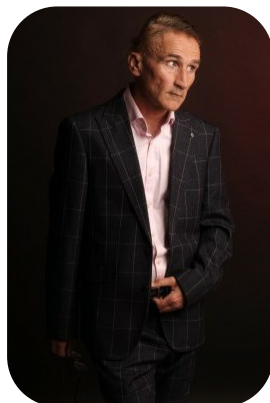

# Raymond Burke

Age: 51-60	Height: 5ft7inch	Eye Colour: Blue	Accent: London
Gender: M	Weight: 62kg	Waist: 32	Bust: 36
Location: London	Shoe Size: 9	Hips: 34	
Drives: No	Hair Color: Grey/White		

Talents  
MATURE MODELS