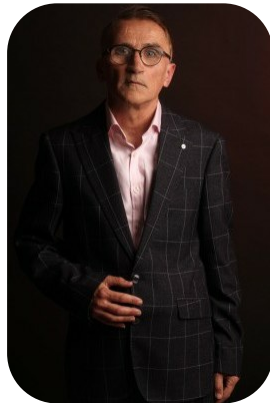

# Raymond Burke

Age: 51-60	Height: 5ft7inch	Eye Colour: Blue	Accent: London
Gender: M	Weight: 62kg	Waist: 32	Bust: 36
Location: London	Shoe Size: 9	Hips: 34	
Drives: No	Hair Color: Grey/White		

Talents  
MATURE MODELS