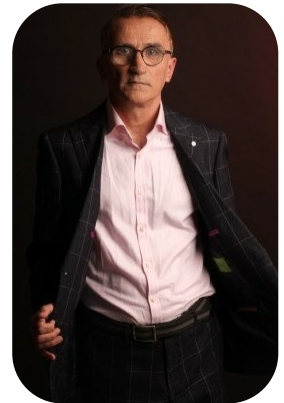

# Raymond Burke

Age: 51-60	Height: 5ft7inch	Eye Colour: Blue	Accent: London
Gender: M	Weight: 62kg	Waist: 32	Bust: 36
Location: London	Shoe Size: 9	Hips: 34	
Drives: No	Hair Color: Grey/White		

Talents  
MATURE MODELS