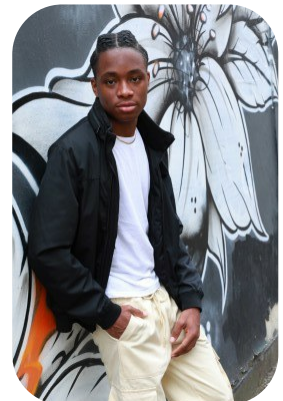

Rayn Osakwe

Credits: 1

Age: 16-20	Height: 5ft11inch	Eye Colour: Brown	Accent: London
Gender:M	Weight: 65kg	Waist: 28	Bust: 33
Location: London	Shoe Size: 9	Hips: 32es	
Drives: No	Hair Color: Black		

Talents
COMMERCIAL MODELS

Additional Talents:
SWIM BIKE FOOTBALL

Credits:

Years of Production	Production Name	Role
2023	But X Fashion	Model

FOR ANY INQUIRIES PLEASE CONTACT US

0207 834 66 60 - Office

www.fusionmng.com

cast@fusionmng.com