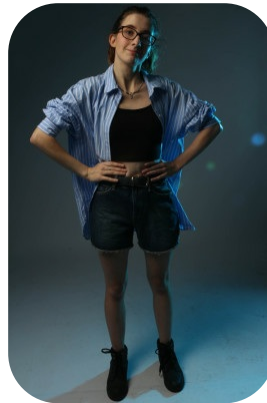

Additional Talents:
Accents & Dialects
High standard: