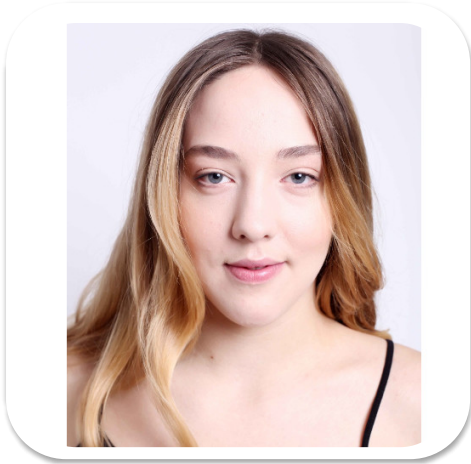

Rebekka Bohnhorst

Age: 21-24	Height: 5ft8inch	Eye Colour: Blue	Accent: London
Gender:F	Weight: 67kg	Waist: 27.5	Bust: 34A
Location: London	Shoe Size: 7.5	Hips: 35	
Drives: No	Hair Color: Blonde		

Talents
COMMERCIAL MODELS, COMMERCIAL DANCERS,
EXTRAS, SPECIALITY