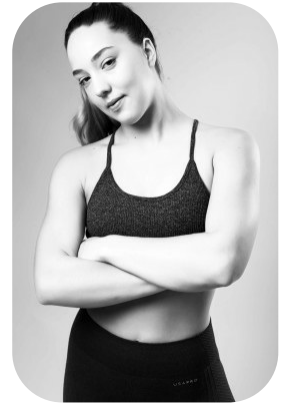

Rebekka Bohnhorst

Age: 21-24	Height: 5ft8inch	Eye Colour: Blue	Accent: London
Gender:F	Weight: 67kg	Waist: 27.5	Bust: 34A
Location: London	Shoe Size: 7.5	Hips: 35	
Drives: No	Hair Color: Blonde		

Talents
COMMERCIAL MODELS, COMMERCIAL DANCERS,
EXTRAS, SPECIALITY