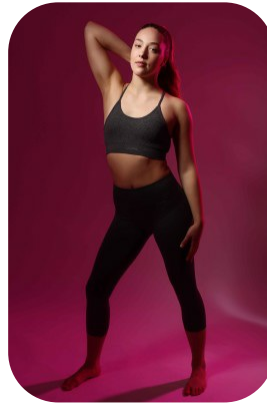

Rebekka Bohnhorst

Age: 21-24	Height: 5ft8inch	Eye Colour: Blue	Accent: London
Gender:F	Weight: 67kg	Waist: 27.5	Bust: 34A
Location: London	Shoe Size: 7.5	Hips: 35	
Drives: No	Hair Color: Blonde		

Talents
COMMERCIAL MODELS, COMMERCIAL DANCERS,
EXTRAS, SPECIALITY