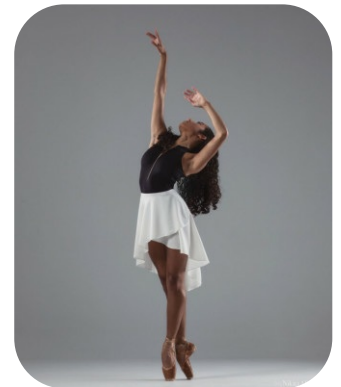

Additional Talents: