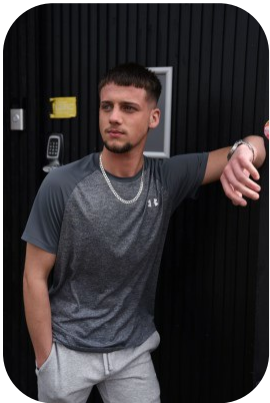

# Reece Forte

Age: 16-20	Height: 5ft8inch	Eye Colour: Green	Accent: Northern
Gender:F	Weight: 63kg	Waist: 28	Bust: 37
Location: Britain North	Shoe Size: 9	Hips: 34	
Drives: No	Hair Color: Brunette		

Talents  
COMMERCIAL MODELS, EXTRAS