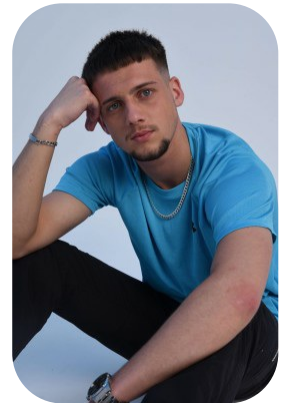

# Reece Forte

Age: 16-20	Height: 5ft8inch	Eye Colour: Green	Accent: Northern
Gender:F	Weight: 63kg	Waist: 28	Bust: 37
Location: Britain North	Shoe Size: 9	Hips: 34	
Drives: No	Hair Color: Brunette		

Talents  
COMMERCIAL MODELS, EXTRAS