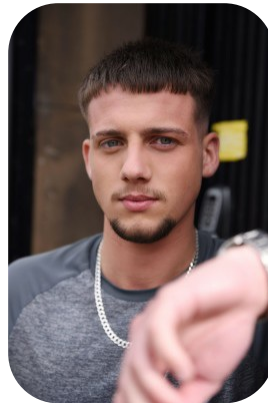

# Reece Forte

Age: 16-20	Height: 5ft8inch	Eye Colour: Green	Accent: Northern
Gender:F	Weight: 63kg	Waist: 28	Bust: 37
Location: Britain North	Shoe Size: 9	Hips: 34	
Drives: No	Hair Color: Brunette		

Talents  
COMMERCIAL MODELS, EXTRAS