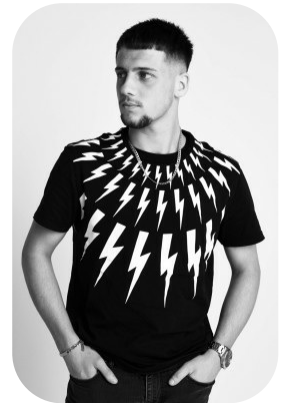

# Reece Forte

Age: 16-20	Height: 5ft8inch	Eye Colour: Green	Accent: Northern
Gender:F	Weight: 63kg	Waist: 28	Bust: 37
Location: Britain North	Shoe Size: 9	Hips: 34	
Drives: No	Hair Color: Brunette		

Talents  
COMMERCIAL MODELS, EXTRAS