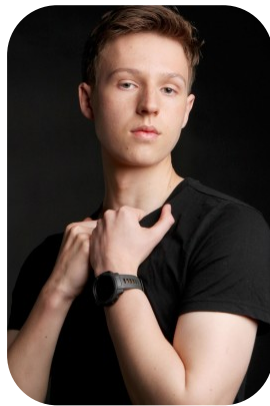

# Reece Hatchman

Credits: 7

Age: 21-24	Height: 5ft10inch	Eye Colour: Blue	Accent: London
Gender: M	Weight: 66kg	Waist: 28	Bust: 36
Location: London	Shoe Size: 10	Hips: 30	
Drives: Yes	Hair Color: Brunette		

## Talents

COMMERCIAL MODELS, NEW FACES, PROFESSIONAL ACTORS, EXTRAS, ATHLETES