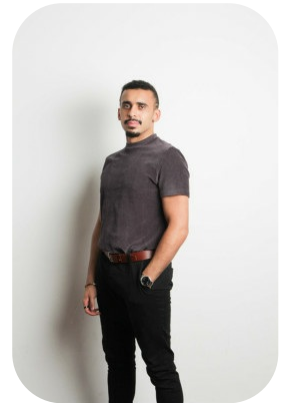

Reece Todd

Age: 31-40	Height: 6ft1inch	Eye Colour: Brown	Accent: London
Gender:M	Weight: 90kg	Waist: 95cn	Bust: 97cm
Location: London	Shoe Size: 10.5	Hips: 96cm	
Drives: No	Hair Color: Black		

Talents
COMMERCIAL MODELS, EXTRAS