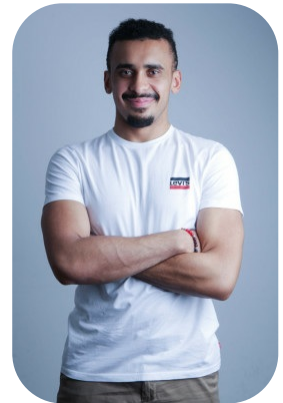

Reece Todd

Age: 31-40	Height: 6ft1inch	Eye Colour: Brown	Accent: London
Gender:M	Weight: 90kg	Waist: 95cn	Bust: 97cm
Location: London	Shoe Size: 10.5	Hips: 96cm	
Drives: No	Hair Color: Black		

Talents
COMMERCIAL MODELS, EXTRAS