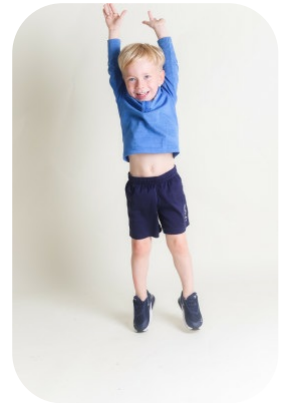

Reggie F

Age: 0-5	Height: 3ft1inch	Eye Colour: Blue	Accent: Northern
Gender:M	Weight: 15kg		
Location: Britain North	Shoe Size: 8.5		
Drives: No	Hair Color: Blonde		

Talents
CHILD MODELLING, EXTRAS

Additional Talents:
BIKE - SCOOTER - SWIM - FOOTBALL