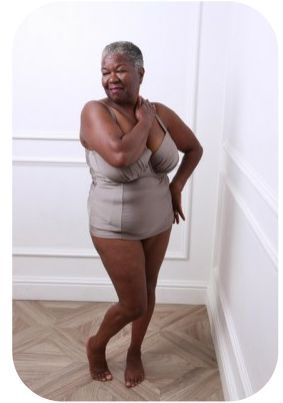

# Remeaise Irish-Downes

Videos: 3

Age: 61-70	Height: 5ft0inch	Eye Colour: Brown	Accent: London
Gender: F	Shoe Size: 5	Waist: 35	Bust: 34H
Location: London	Hair Color: Grey/White	Hips: 42	

### Talents

MATURE MODELS, EXTRAS