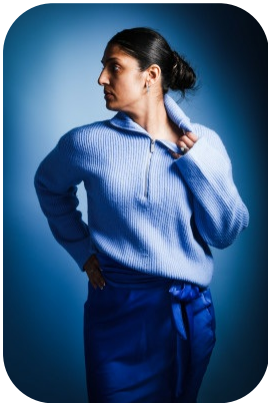

# Rena Wills

Credits: 2 Videos: 1

Age: 31-40	Height: 5ft7inch	Eye Colour: Brown	Accent: London
Gender:F	Weight: 60kg	Waist: 26	Bust: 32b
Location: London	Shoe Size: 4	Hips: 28	
Drives: Yes	Hair Color: Brunette		

Talents  
COMMERCIAL MODELS, FITNESS MODELS, EXTRAS

Additional Talents:

BIKE - SWIM - ROLLERBLADE - ROLLERSKATE - ICESKATE

GYM FITNESS - WEIGHT LIFTING

Credits:

Years of Production	Production Name	Role
2023	glamifyfashion	fashion
2023	Axparis	fashion