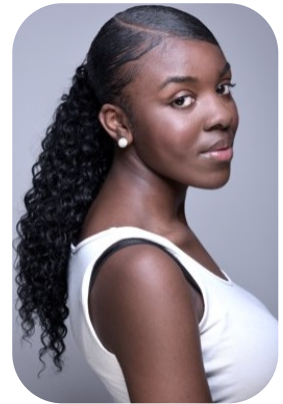

Renee Lynch

Videos: 1

Age: 16-20	Height: 5ft9inch	Eye Colour: Brown	Accent: London
Gender: F	Weight: 69kg	Waist: 33	Bust: 34
Location: London	Shoe Size: 7	Hips: 38	
Drives: No	Hair Color: Black		

Talents
 COMMERCIAL MODELS, COMMERCIAL DANCERS,
 TEEN MODELS, EXTRAS, ATHLETES, MUSICIANS

Additional Talents:

BIKE - SWIM - ROLLERSKATE - HORSERIDE - ICESKATE - CLIMB

SPORTS:

Netball, Basketball, Badminton (5 Years)

MUSIC:

Piano (7 Years), Sing (10 Years)

DANCE:

Ballet, Hip Hop, Afrobeats, Salsa (2 Years)