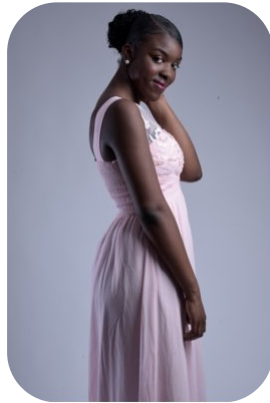

Renee Lynch

Videos: 1

Age: 16-20	Height: 5ft9inch	Eye Colour: Brown	Accent: London
Gender: F	Weight: 69kg	Waist: 33	Bust: 34
Location: London	Shoe Size: 7	Hips: 38	
Drives: No	Hair Color: Black		

Talents
 COMMERCIAL MODELS, COMMERCIAL DANCERS,
 TEEN MODELS, EXTRAS, ATHLETES, MUSICIANS

Additional Talents:

BIKE - SWIM - ROLLERSKATE - HORSERIDE - ICESKATE - CLIMB

SPORTS:

Netball, Basketball, Badminton (5 Years)

MUSIC:

Piano (7 Years), Sing (10 Years)

DANCE:

Ballet, Hip Hop, Afrobeats, Salsa (2 Years)