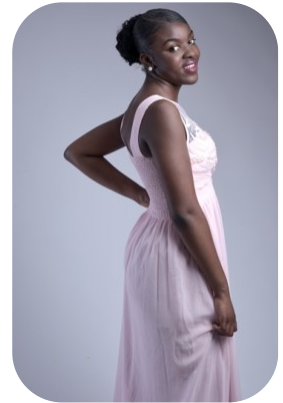

Renee Lynch

Videos: 1

Age: 16-20	Height: 5ft9inch	Eye Colour: Brown	Accent: London
Gender: F	Weight: 69kg	Waist: 33	Bust: 34
Location: London	Shoe Size: 7	Hips: 38	
Drives: No	Hair Color: Black		

Talents
 COMMERCIAL MODELS, COMMERCIAL DANCERS,
 TEEN MODELS, EXTRAS, ATHLETES, MUSICIANS

Additional Talents:

BIKE - SWIM - ROLLERSKATE - HORSERIDE - ICESKATE - CLIMB

SPORTS:

Netball, Basketball, Badminton (5 Years)

MUSIC:

Piano (7 Years), Sing (10 Years)

DANCE:

Ballet, Hip Hop, Afrobeats, Salsa (2 Years)