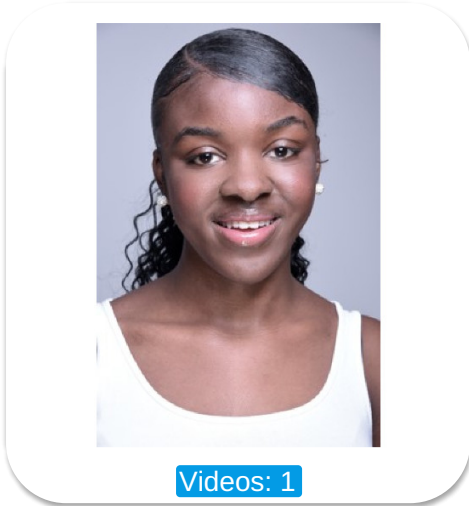

Renee Lynch

Videos: 1

Age: 16-20	Height: 5ft9inch	Eye Colour: Brown	Accent: London
Gender: F	Weight: 69kg	Waist: 33	Bust: 34
Location: London	Shoe Size: 7	Hips: 38	
Drives: No	Hair Color: Black		

Talents
 COMMERCIAL MODELS, COMMERCIAL DANCERS,
 TEEN MODELS, EXTRAS, ATHLETES, MUSICIANS

Additional Talents:

BIKE - SWIM - ROLLERSKATE - HORSERIDE - ICESKATE - CLIMB

SPORTS:

Netball, Basketball, Badminton (5 Years)

MUSIC:

Piano (7 Years), Sing (10 Years)

DANCE:

Ballet, Hip Hop, Afrobeats, Salsa (2 Years)