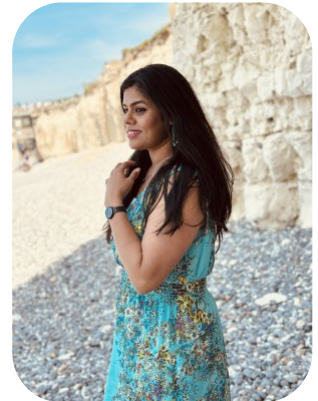

Additional Talents:
BADMINTON
CLASSICAL DANCE