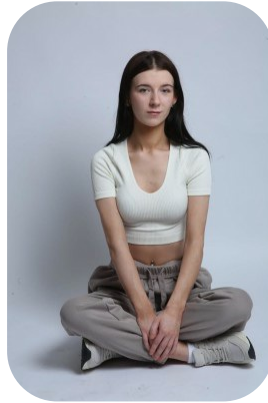

# Rhiana Hyde

Age: 21-24	Height: 5ft4inch	Eye Colour: Green	Accent: London
Gender:F	Weight: 44kg	Waist: 25	Bust: 32
Location: London	Shoe Size: 4	Hips: 29	
Drives: Yes	Hair Color: Brunette		

Talents  
COMMERCIAL MODELS, EXTRAS