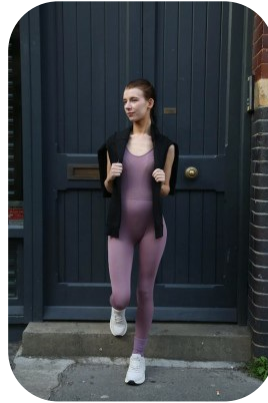

# Rhiana Hyde

Age: 21-24	Height: 5ft4inch	Eye Colour: Green	Accent: London
Gender:F	Weight: 44kg	Waist: 25	Bust: 32
Location: London	Shoe Size: 4	Hips: 29	
Drives: Yes	Hair Color: Brunette		

Talents  
COMMERCIAL MODELS, EXTRAS