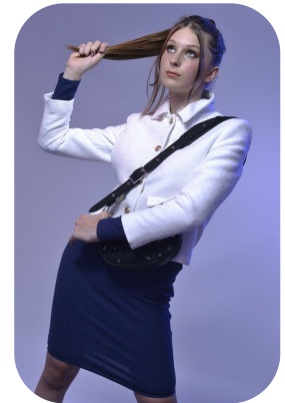

Ria Bond

Videos: 3

Age: 16-20	Height: 5ft7inch	Eye Colour: Green	Accent: London
Gender:F	Weight: 56kg	Waist: 68	Bust: 84
Location: London	Shoe Size: 6.5	Hips: 90	
Drives: No	Hair Color: Blonde		

Talents

COMMERCIAL DANCERS, TEEN MODELS, EXTRAS

Additional Talents:

BIKE SWIM ROLLERKSKATE, HORSERIDE, SKI SKATEBOARD, ICEKSKATE, CLIMB FOOTBALL , VOLLEYBALL - 3 YEARS

GYMNASTICS - 5 YEARS

DANCE (CONTEMPORARY, STREET, HIP HOP, VOGUE,BOLLYWOOD) - 11 YEARS