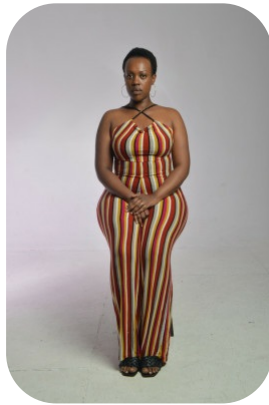

Rian Kansime

Age: 31-40	Height: 5ft7inch	Eye Colour: Brown	Accent: London
Gender:F	Weight: 90kg	Waist: 34	Bust: 36
Location: London	Shoe Size: 6.5	Hips: 44	
Drives: No	Hair Color: Black		

Talents
COMMERCIAL MODELS, EXTRAS